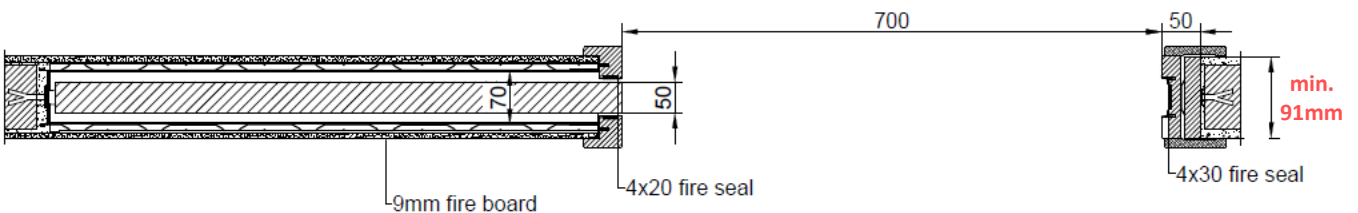

Ultra Slim, Fire Rated and Easy to Slide

BSEN 1634-1
F.R.R. -/60/60

Top **7** benefits for **Home use**

- **Ultra-slim:** total system thickness 91mm only
- **Fire Resistance:** -/60/60 f.r.r.
- **Lightweight:** with the latest Aluzinc® technology
- **Easy installation:** no need to build brick wall
- **Reliable:** 100% made in Italy inner frame and sliding track
- **Extremely durable:** the sliding track have a 10 years warranty
- **Easy maintenance:** with movable disassembly position

STANDARD

Single plasterboard

Clear opening size L x H mm	Overall dimension Li x Hi mm	Door dimension Lp x Hp mm
600 x 2000	1310 x 2110	630 x 2100
600 x 2100	1310 x 2210	630 x 2110
700 x 2000	1510 x 2110	730 x 2100
700 x 2100	1510 x 2210	730 x 2110
750 x 2000	1610 x 2110	780 x 2100
750 x 2100	1610 x 2210	780 x 2110
800 x 2000	1710 x 2110	830 x 2100
800 x 2100	1710 x 2210	830 x 2110
900 x 2000	1910 x 2110	930 x 2100
900 x 2100	1910 x 2210	930 x 2110
1000 x 2000	2110 x 2110	1030 x 2100
1000 x 2100	2110 x 2210	1030 x 2110
1100 x 2000	2310 x 2110	1130 x 2100
1100 x 2100	2310 x 2210	1130 x 2110
1200 x 2000	2510 x 2110	1230 x 2100
1200 x 2100	2510 x 2210	1230 x 2110

technical notes