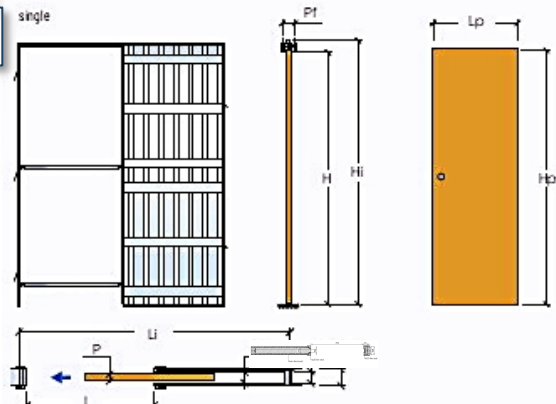

Ultra Slim, Fire Rated and Easy to Slide

BSEN 1634-1
F.R.R. -/60/60

Top **7** benefits for **Home use**

- **Ultra-slim:** total system thickness 91mm only
- **Fire Resistance:** -/60/60 f.r.r.
- **Lightweight:** with the latest Aluzinc® technology
- **Easy installation:** no need to build brick wall
- **Reliable:** 100% made in Italy inner frame and sliding track
- **Extremely durable:** the sliding track have a 10 years warranty
- **Easy maintenance:** with movable disassembly position

STANDARD

Single plasterboard

Clear opening size L x H mm	Overall dimension Li x Hi mm	Door dimension Lp x Hp mm
600 x 2000	1310 x 2110	630 x 2100
600 x 2100	1310 x 2210	630 x 2110
700 x 2000	1510 x 2110	730 x 2100
700 x 2100	1510 x 2210	730 x 2110
750 x 2000	1610 x 2110	780 x 2100
750 x 2100	1610 x 2210	780 x 2110
800 x 2000	1710 x 2110	830 x 2100
800 x 2100	1710 x 2210	830 x 2110
900 x 2000	1910 x 2110	930 x 2100
900 x 2100	1910 x 2210	930 x 2110
1000 x 2000	2110 x 2110	1030 x 2100
1000 x 2100	2110 x 2210	1030 x 2110
1100 x 2000	2310 x 2110	1130 x 2100
1100 x 2100	2310 x 2210	1130 x 2110
1200 x 2000	2510 x 2110	1230 x 2100
1200 x 2100	2510 x 2210	1230 x 2110

technical notes